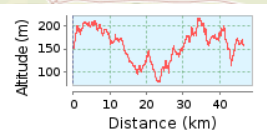

CB300 Cycle Ride 29 mls

28.93 miles (round trip)

Total climb: 2553 ft, Total descent: 2536 ft

Altitude range 462 ft (Altitude from: 249 ft to 711 ft)